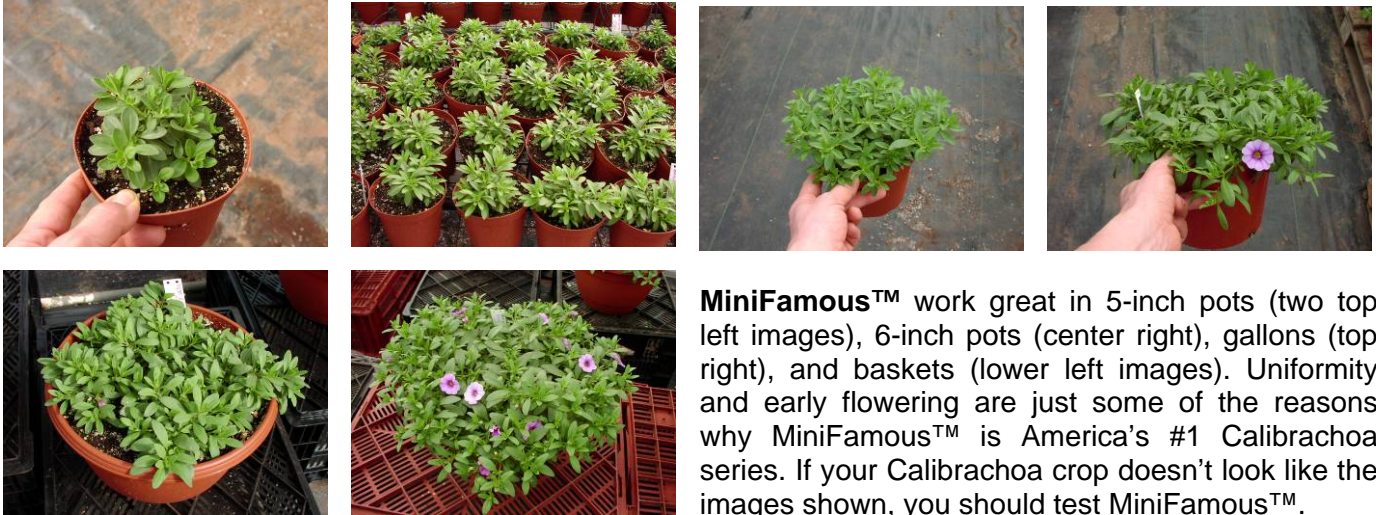

MiniFamous™ Compact Yellow Red Eye

It is one of three new additions to our compact line. MiniFamous™ Compact Plum and Compact White are the others. Choose from seven varieties with a mounding habit and early flowering (see the basket). MiniFamous™ – endless possibilities!

FIRST CLASS NEWS FLASH

Trial Update

All images are from our 2006 Pack Trial crop and were taken end of week 07.

MiniFamous™ work great in 5-inch pots (two top left images), 6-inch pots (center right), gallons (top right), and baskets (lower left images). Uniformity and early flowering are just some of the reasons why MiniFamous™ is America's #1 Calibrachoa series. If your Calibrachoa crop doesn't look like the images shown, you should test MiniFamous™.